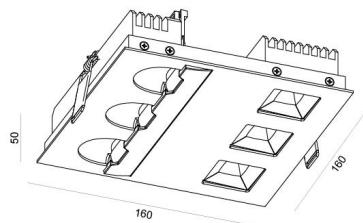

**Gear**

This product is supplied with gear.  
Remote On off or Dali as per request

**Luminaire**

Crossing: No  
Warranty: 5 Years

**LIGHT DISTRIBUTION for 2700K**  
Middle 36° and Wall Washer

h(m)	E(lx)	Ø(m)
1	2045	Ø0.60
2	511.2	Ø1.20
3	227.2	Ø1.80
4	127.8	Ø2.40
5	81.79	Ø3.00

**Sketch**

153\*153mm  
5-25mm

The photograph may not match the reference exactly. Please read the product description to identify the finish.